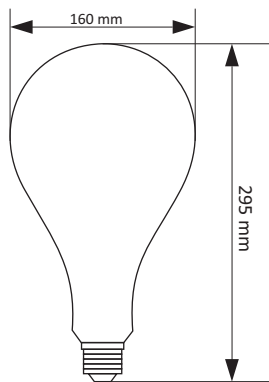

■ Технически параметри:

Напрежение: ~230V

Честота: 50/60Hz

Мощност: 8W

Лумени: 800lm

Светлоизточник: –

Ъгъл на светене: 360°

Цветна температура: 2800K/3200K

Димируемост: Да

Индекс на цвето предаване: Ra≥80

Живот на лампата: 25000 h

Брой вкл/изкл: 15000

■ Приложение

- Само в подходящи осветителни тела
- Използва се в полилеи и други декоративни осветителни тела за създаване на красиви светлинни ефекти
- Подходящи са за декорация в жилищни сгради, хотели, ресторанти

■ Характеристика на лампите

- Елегантен дизайн, идеален за декоративни инсталации
- Много ниска консумация на енергия
- Незабавно 100% светлина, без време за загряване
- Лесна подмяна на класически конвенционални лампи
- Лампи без живак

WARM
WHITE
2700K

IP20