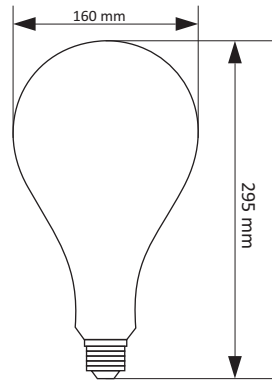

LED VINTAGE

■ TECHNICAL DATA

Voltage: ~230V
Frequency: 50/60Hz
Watt: 8W
Lumen: 800lm
Light source: –
Beam angle: 360°
Color temperature: 2800K/3200K
Dimmable: Yes
Color rendering index: Ra≥80
Life time: 25000 h
Switch on/off: 15000